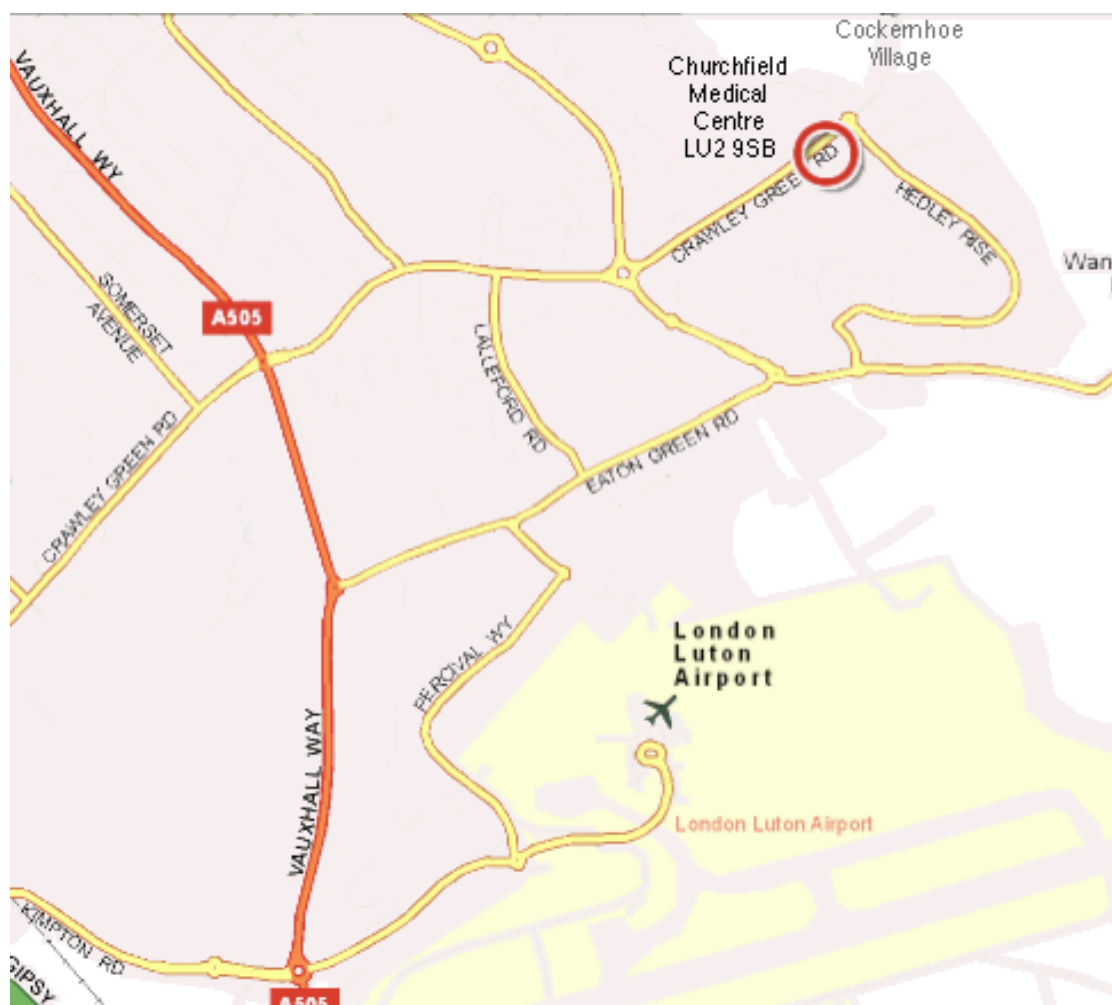

**Churchfield Medical Centre LU2 9SB**

**0844 477 0958**

Near Luton Airport

3 miles from Junction 10 of the M1.

For a map of the area you can use Multimap.

From M1 Junction 10: Follow signs to the Airport on dual carriageway – these will take you straight on at every roundabout to reach the one at the bottom of the above diagram. There, the signs indicate right to the Airport (third exit on the roundabout), but now go straight on. (This is the first section with two-way traffic). Follow the A505 Vauxhall Way, straight over the next roundabout. Go right at the next roundabout, up Crawley Green Road. The Medical Centre is on the right just past the Church.

From Luton town centre: Take Crawley Green Road and follow it all the way to near the end – about 2 miles.

By train: Luton Parkway is the nearest station. Next nearest is Luton Main Station. There are taxis at both